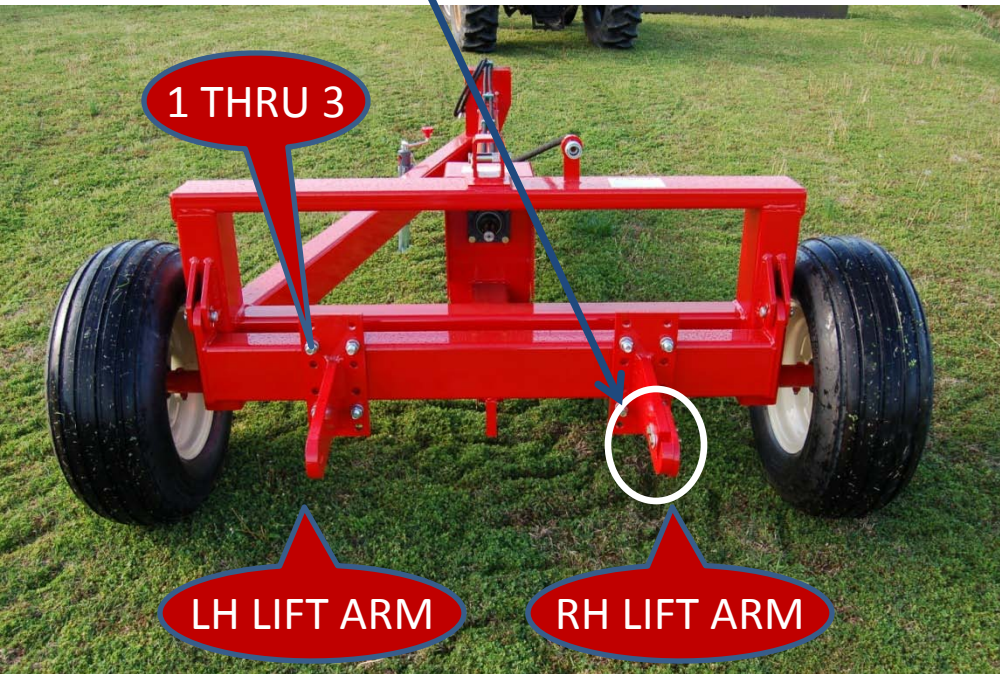

Durabilt Industries, LLC

CC3,CC3HL Parts Breakdown

7/19/2016

FOR PTO SHAFT, TOP LINK, HYDRAULIC PARTS,
BOOK CANISTER AND DECALS SEE PAGE 5

CLEVIS HITCH
14 THRU 18

HUB PARTS
19 THRU 23

POSITION	PART NUMBER	DESCRIPTION	QTY
1	407401	MAIN FRAME ASSEMBLY	1
2	407419	LIFT FRAME	1
3	407454	LIFT ARM ASSEMBLY LH (INCLUDES U-BOLTS)	1
4	407443	LIFT ARM ASSEMBLY RH (INCLUDES U-BOLTS)	1
5	300502	JACK 10"	1
6	300041	HYDRAULIC HOSE CLAMP ASSEMBLY (DOUBLE)	4
7	300355	TOP LINK PIN	2
8	300486	WIRELOCK PIN 1/8"	2
9	220086	LUG NUT	12
10	407455	DRIVE SHAFT	1
11	300124	FLANGE BEARING 4 BOLT	2
12	220004	BOLT ½" X 2-1/2"	8
13	220093	NYLON LOCK NUT ½"	8
14	407270 300688	CLEVIS HITCH (welded hitch clevis) CLEVIS HITCH (cast hitch clevis)	1
15	220052	BOLT 7/8" X 5" GRADE 8	2
16	220074	NUT 7/8" GRADE 8	2
17	220175	LOCK WASHER 7/8" GRADE 8	2
18	220160	FLAT WASHER 7/8" GRADE 8	2
19	300227	HUB ASSEMBLY	2
	407484	SPINDLE	2

POSITION	PART NUMBER	DESCRIPTION	QTY
20	300201	INNER BEARING	2
	300401	INNER BEARING RACE	2
21	300398	OUTER BEARING	2
	300426	OUTER BEARING RACE	2
22	300453	DUST CAP	2
23	300137	GREASE SEAL	2
24	300537	PIN 1" X 3-1/2"	2
25	300486	WIRE LOCK PIN 1/8"	2
26	300559	TIRE AND WHEEL ASSEMBLY 11L X 15	2

HYDRAULIC LIFT UNIT

FLAT WASHER
8

POSITION	PART NUMBER	DESCRIPTION	QTY
	407454	LIFT ARM ASSEMBLY LH COMPLETE	1
	407443	LIFT ARM ASSEMBLY RH COMPLETE	1
1	220132	U-BOLT	4
2	220069	NUT 3/4"	8
3	220170	LOCK WASHER 3/4"	8
4	407244	LIFT PIN LOCK PLATE	1
5	220001	BOLT 1/2" X 2-1/2" GRADE 8	2
6	220193	NUT 1/2" GRADE 8	2
7	220164	LOCK WASHER 1/2" GRADE 8	2
8	220154	FLAT WASHER 1/2" GADE 8	2