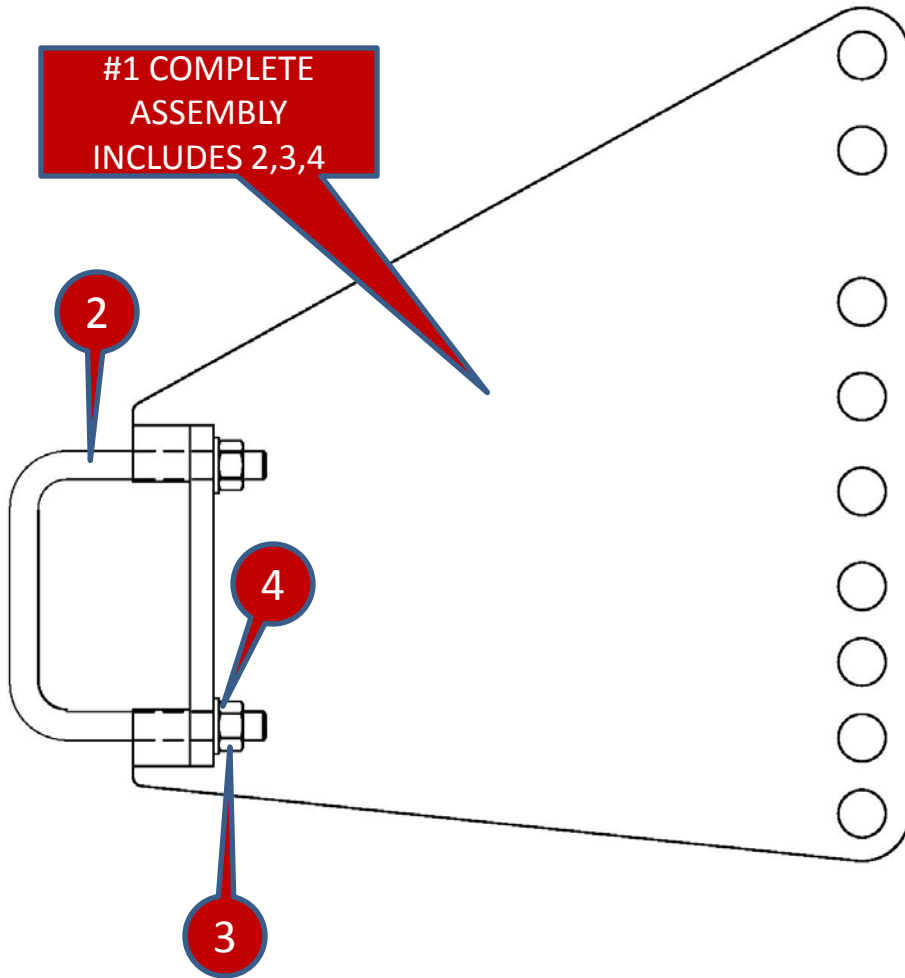

Durabilt Industries, LLC

CC3,CC3HL Parts Breakdown

7/19/2016

FOR PTO SHAFT, TOP LINK, HYDRAULIC PARTS,
BOOK CANISTER AND DECALS SEE PAGE 5

CLEVIS HITCH
14 THRU 18

HUB PARTS
19 THRU 23

POSITION	PART NUMBER	DESCRIPTION	QTY
1	407401	MAIN FRAME ASSEMBLY	1
2	407419	LIFT FRAME	1
3	407454	LIFT ARM ASSEMBLY LH (INCLUDES U-BOLTS)	1
4	407443	LIFT ARM ASSEMBLY RH (INCLUDES U-BOLTS)	1
5	300502	JACK 10"	1
6	300041	HYDRAULIC HOSE CLAMP ASSEMBLY (DOUBLE)	4
7	300355	TOP LINK PIN	2
8	300486	WIRELOCK PIN 1/8"	2
9	220086	LUG NUT	12
10	407455	DRIVE SHAFT	1
11	300124	FLANGE BEARING 4 BOLT	2
12	220004	BOLT ½" X 2-1/2"	8
13	220093	NYLON LOCK NUT ½"	8
14	407270 300688	CLEVIS HITCH (welded hitch clevis) CLEVIS HITCH (cast hitch clevis)	1
15	220052	BOLT 7/8" X 5" GRADE 8	2
16	220074	NUT 7/8" GRADE 8	2
17	220175	LOCK WASHER 7/8" GRADE 8	2
18	220160	FLAT WASHER 7/8" GRADE 8	2
19	300227	HUB ASSEMBLY	2
	407484	SPINDLE	2

POSITION	PART NUMBER	DESCRIPTION	QTY
20	300201	INNER BEARING	2
	300401	INNER BEARING RACE	2
21	300398	OUTER BEARING	2
	300426	OUTER BEARING RACE	2
22	300453	DUST CAP	2
23	300137	GREASE SEAL	2
24	300537	PIN 1" X 3-1/2"	2
25	300486	WIRE LOCK PIN 1/8"	2
26	300559	TIRE AND WHEEL ASSEMBLY 11L X 15	2

HYDRAULIC LIFT UNIT

FLAT WASHER
8

POSITION	PART NUMBER	DESCRIPTION	QTY
	407454	LIFT ARM ASSEMBLY LH COMPLETE	1
	407443	LIFT ARM ASSEMBLY RH COMPLETE	1
1	220132	U-BOLT	4
2	220069	NUT 3/4"	8
3	220170	LOCK WASHER 3/4"	8
4	407244	LIFT PIN LOCK PLATE	1
5	220001	BOLT 1/2" X 2-1/2" GRADE 8	2
6	220193	NUT 1/2" GRADE 8	2
7	220164	LOCK WASHER 1/2" GRADE 8	2
8	220154	FLAT WASHER 1/2" GADE 8	2

CC3 FIXED MOUNT ASSEMBLY

POSITION	PART NUMBER	DESCRIPTION	QTY
1	407485	CC3 FIXED MOUNT ASSEMBLY LH	1
	407486	CC3 FIXED MOUNT ASSEMBLY RH	1
2	220132	U-BOLT 3/4" X 6-1/8" X 6"	2
3	220069	NUT 3/4"	2
4	220170	LOCK WASHER	2