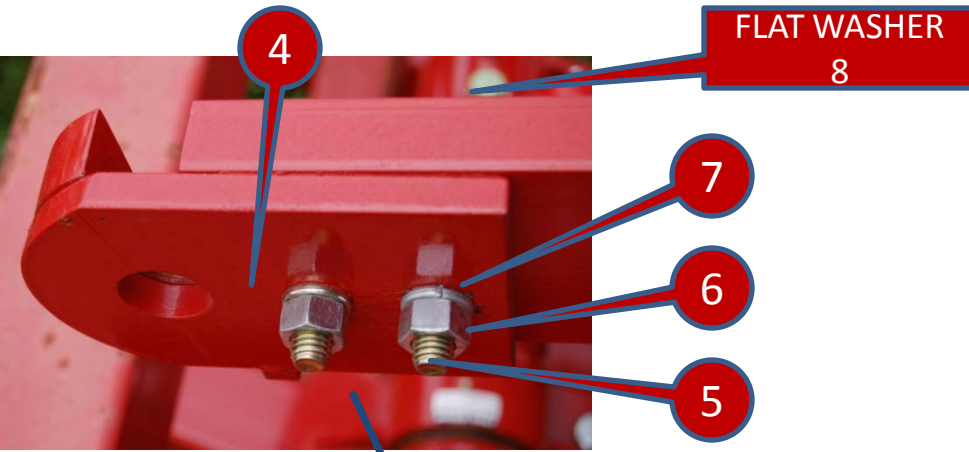

Durabilt Industries, LLC

CC3,CC3HL Parts Breakdown

7/19/2016

FOR PTO SHAFT, TOP LINK, HYDRAULIC PARTS,
BOOK CANISTER AND DECALS SEE PAGE 5

CLEVIS HITCH
14 THRU 18

HUB PARTS
19 THRU 23

POSITION	PART NUMBER	DESCRIPTION	QTY
1	407401	MAIN FRAME ASSEMBLY	1
2	407419	LIFT FRAME	1
3	407454	LIFT ARM ASSEMBLY LH (INCLUDES U-BOLTS)	1
4	407443	LIFT ARM ASSEMBLY RH (INCLUDES U-BOLTS)	1
5	300502	JACK 10"	1
6	300041	HYDRAULIC HOSE CLAMP ASSEMBLY (DOUBLE)	4
7	300355	TOP LINK PIN	2
8	300486	WIRELOCK PIN 1/8"	2
9	220086	LUG NUT	12
10	407455	DRIVE SHAFT	1
11	300124	FLANGE BEARING 4 BOLT	2
12	220004	BOLT ½" X 2-1/2"	8
13	220093	NYLON LOCK NUT ½"	8
14	407270 300688	CLEVIS HITCH (welded hitch clevis) CLEVIS HITCH (cast hitch clevis)	1
15	220052	BOLT 7/8" X 5" GRADE 8	2
16	220074	NUT 7/8" GRADE 8	2
17	220175	LOCK WASHER 7/8" GRADE 8	2
18	220160	FLAT WASHER 7/8" GRADE 8	2
19	300227	HUB ASSEMBLY	2
	407484	SPINDLE	2

POSITION	PART NUMBER	DESCRIPTION	QTY
20	300201	INNER BEARING	2
	300401	INNER BEARING RACE	2
21	300398	OUTER BEARING	2
	300426	OUTER BEARING RACE	2
22	300453	DUST CAP	2
23	300137	GREASE SEAL	2
24	300537	PIN 1" X 3-1/2"	2
25	300486	WIRE LOCK PIN 1/8"	2
26	300559	TIRE AND WHEEL ASSEMBLY 11L X 15	2

HYDRAULIC LIFT UNIT

FLAT WASHER
8

POSITION	PART NUMBER	DESCRIPTION	QTY
	407454	LIFT ARM ASSEMBLY LH COMPLETE	1
	407443	LIFT ARM ASSEMBLY RH COMPLETE	1
1	220132	U-BOLT	4
2	220069	NUT 3/4"	8
3	220170	LOCK WASHER 3/4"	8
4	407244	LIFT PIN LOCK PLATE	1
5	220001	BOLT 1/2" X 2-1/2" GRADE 8	2
6	220193	NUT 1/2" GRADE 8	2
7	220164	LOCK WASHER 1/2" GRADE 8	2
8	220154	FLAT WASHER 1/2" GADE 8	2